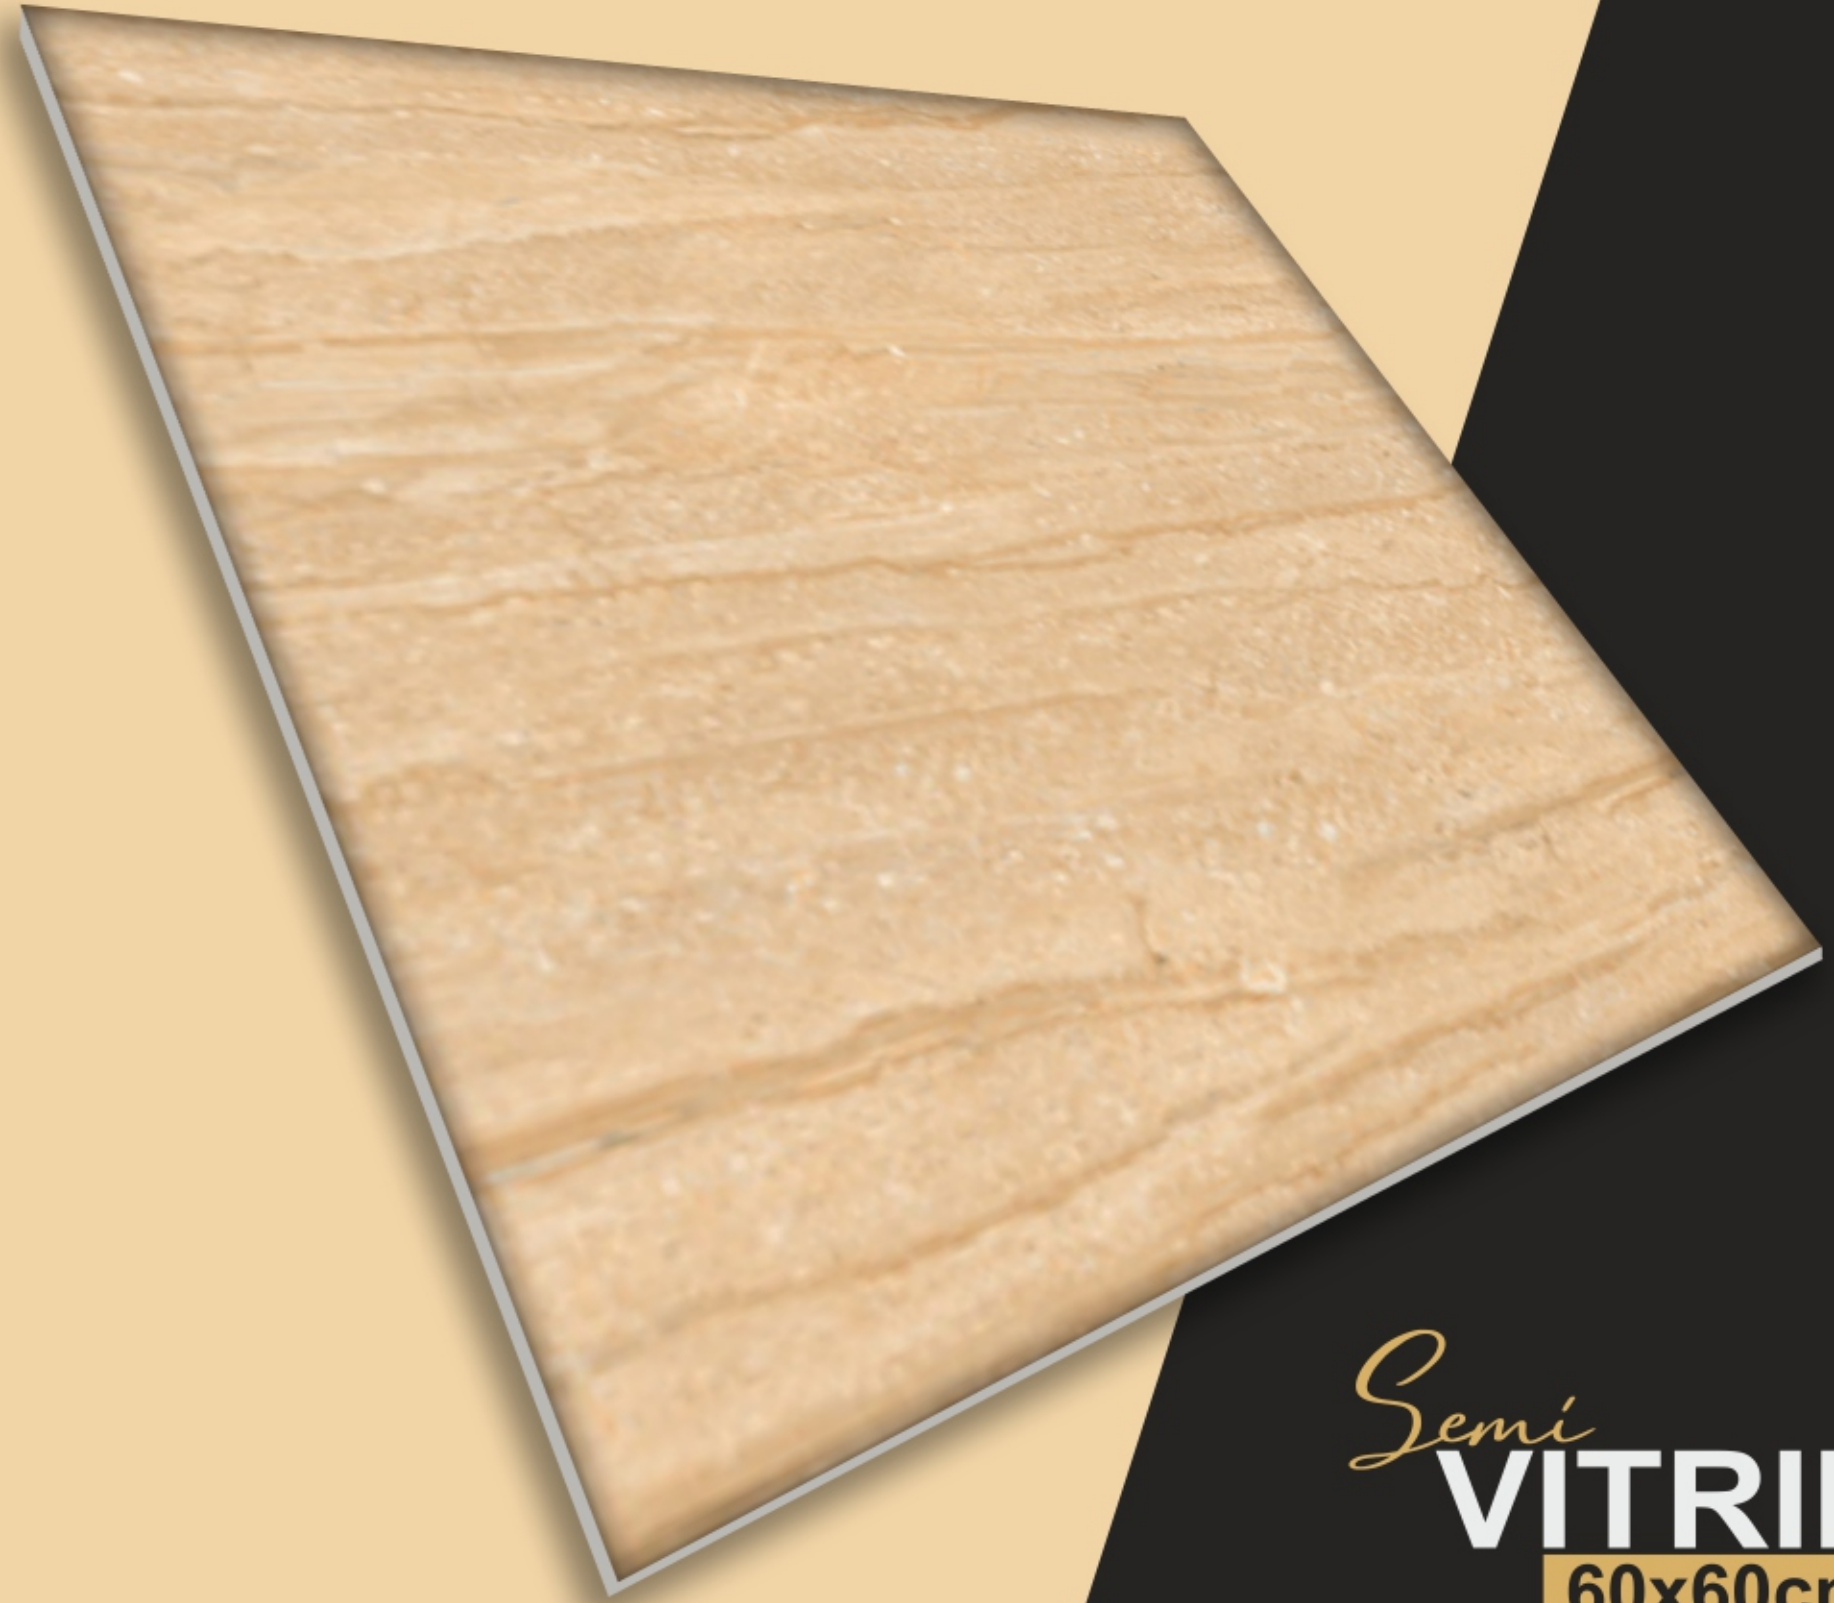

ELANZA
Ceramica

7010

Semi
VITRIFIED
60x60cm Matt Series