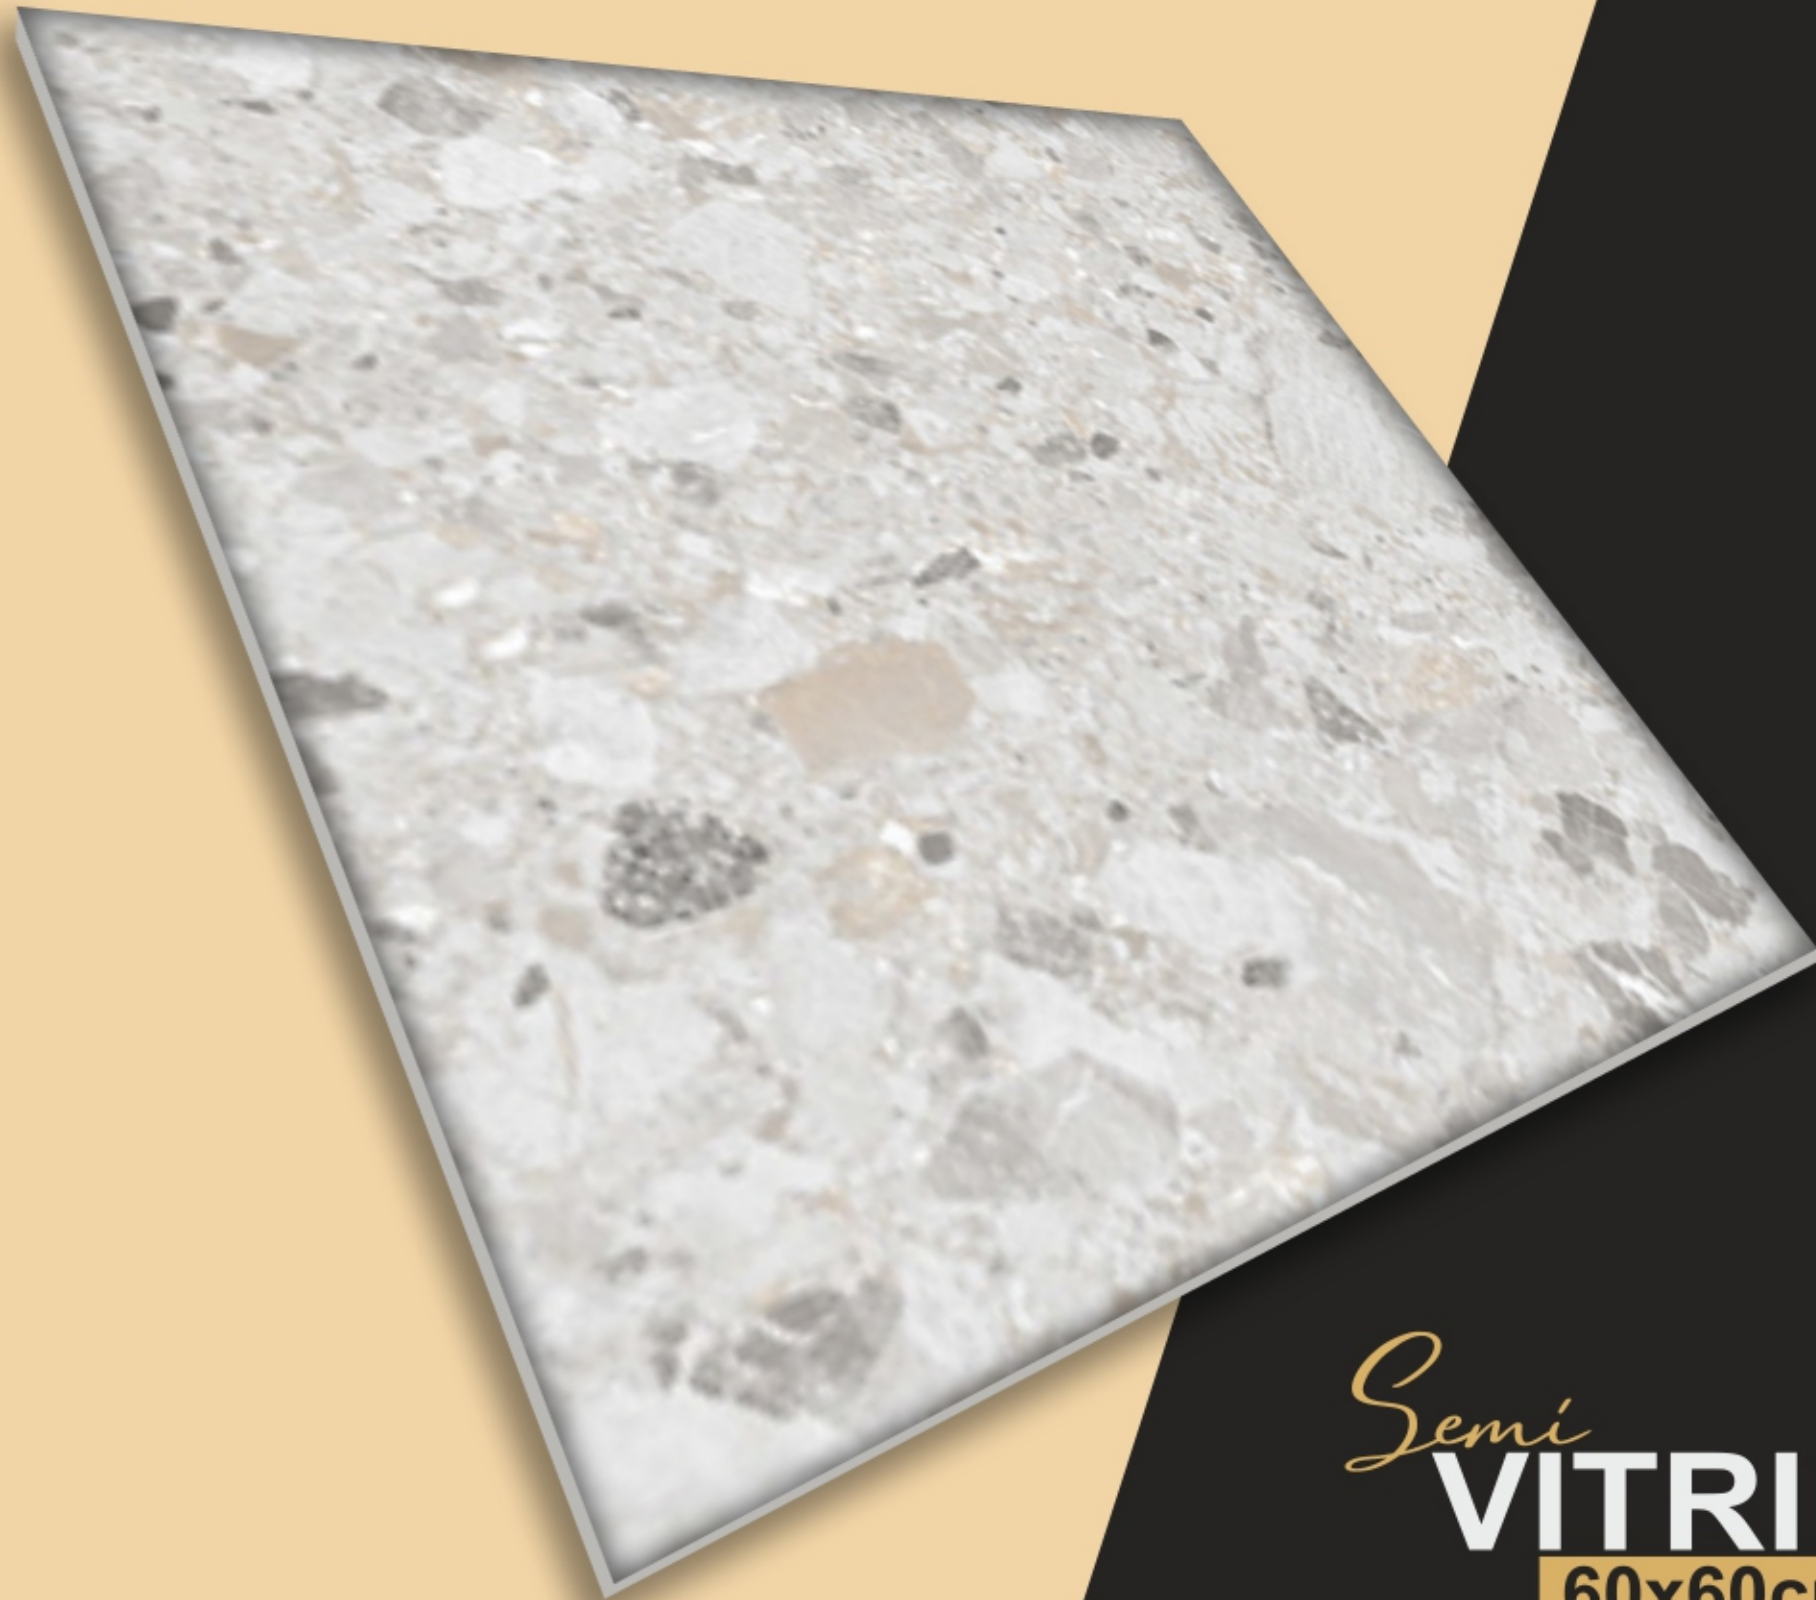

ELANZA
Ceramica

7013

Semi
VITRIFIED
60x60cm Matt Series