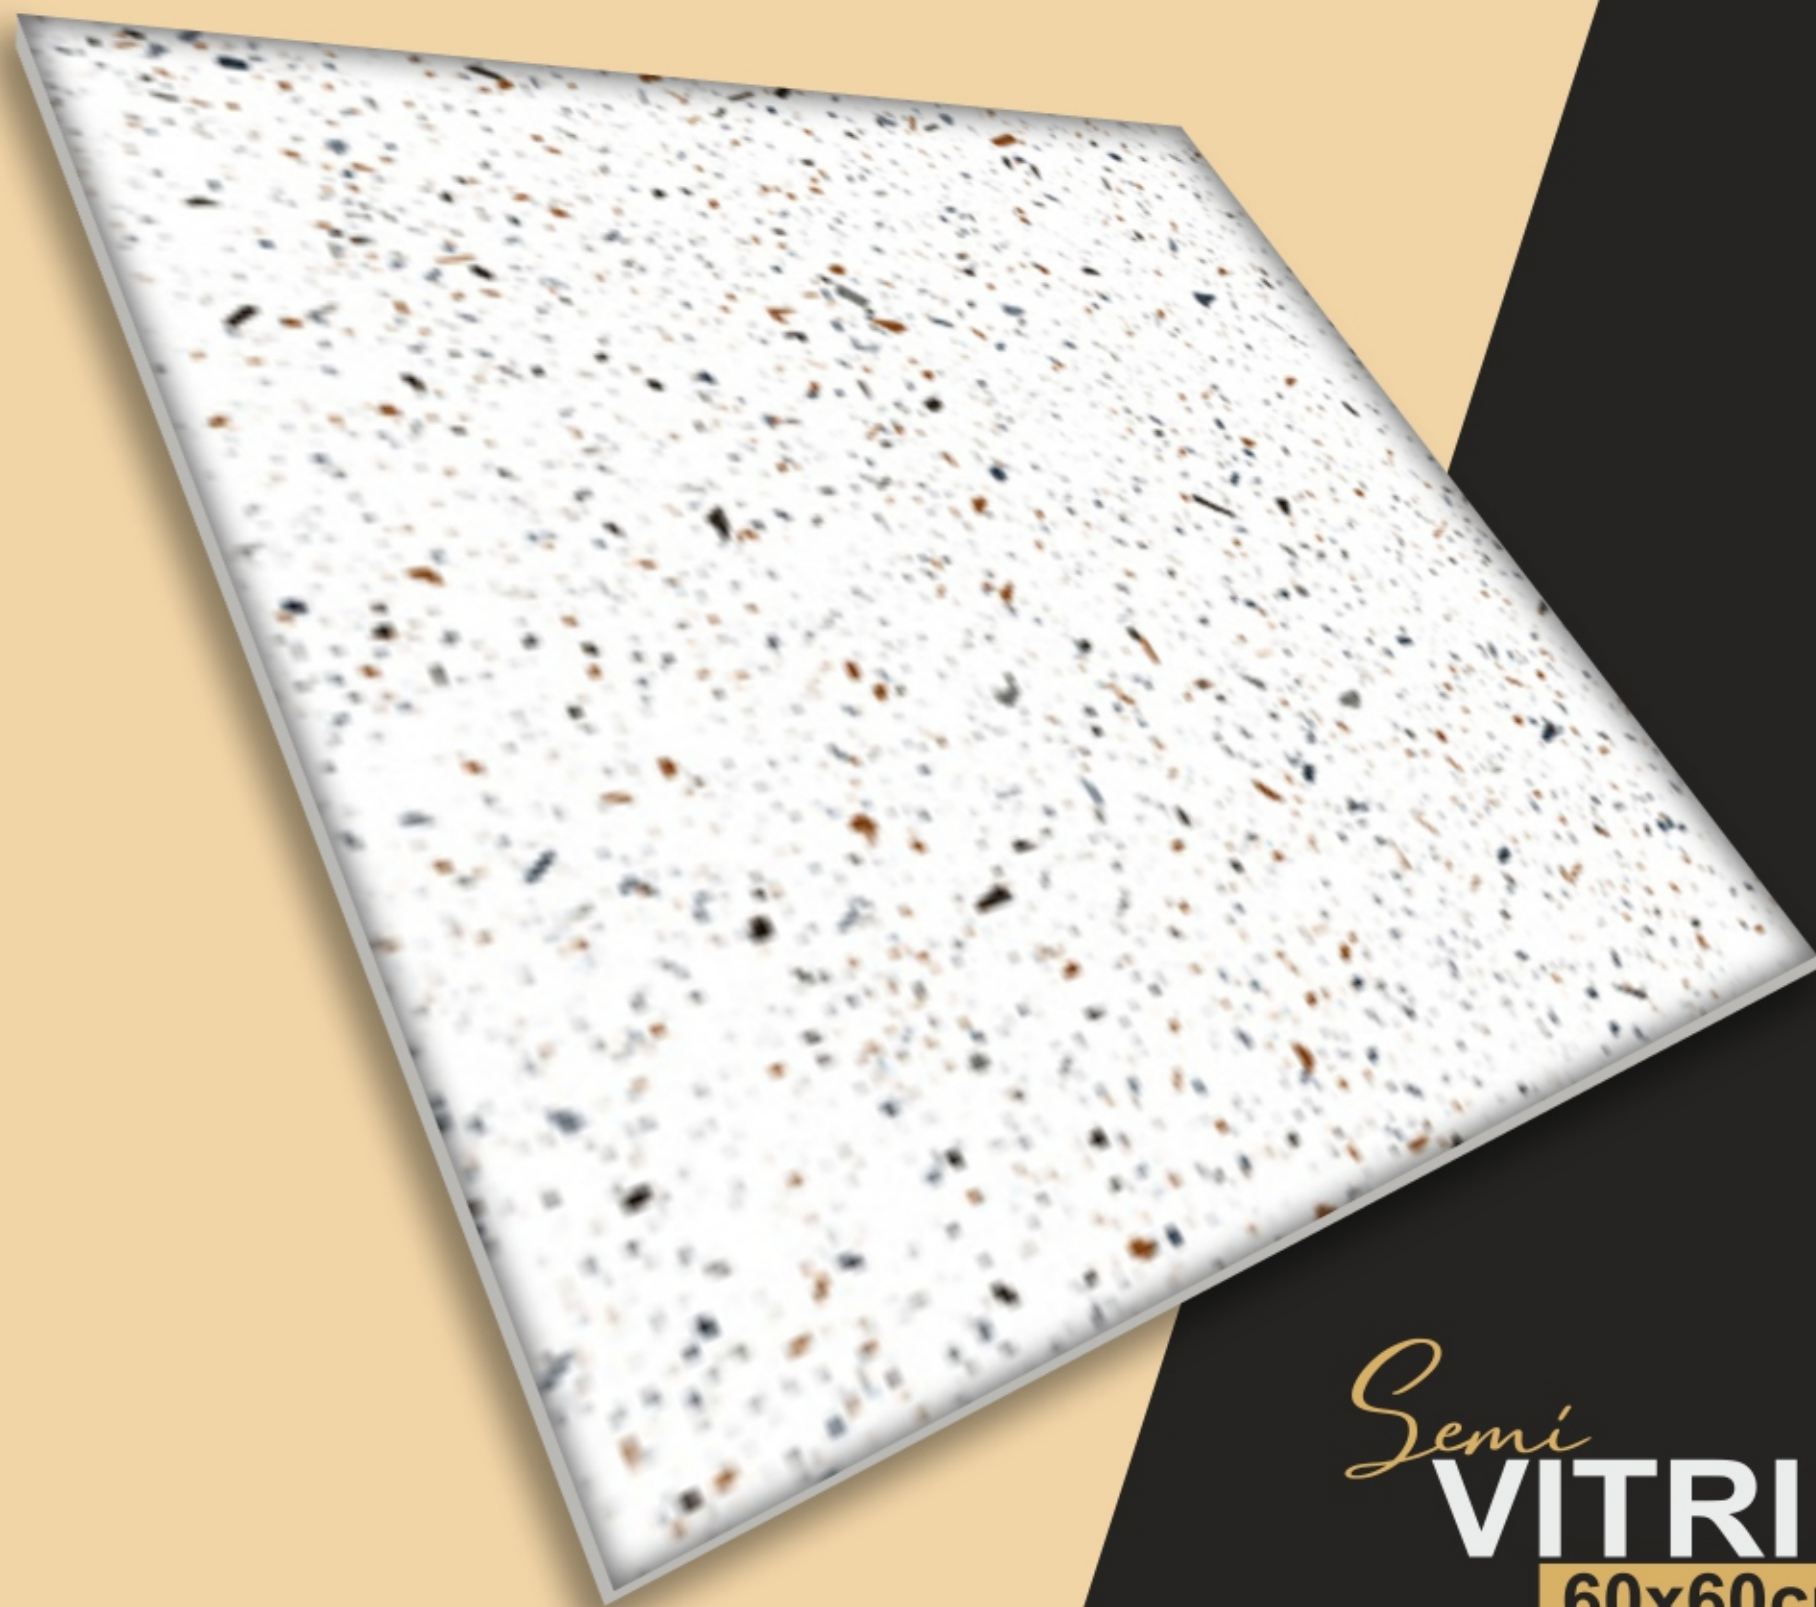

ELANZA
Ceramica

7001

Semi
VITRIFIED
60x60cm Matt Series