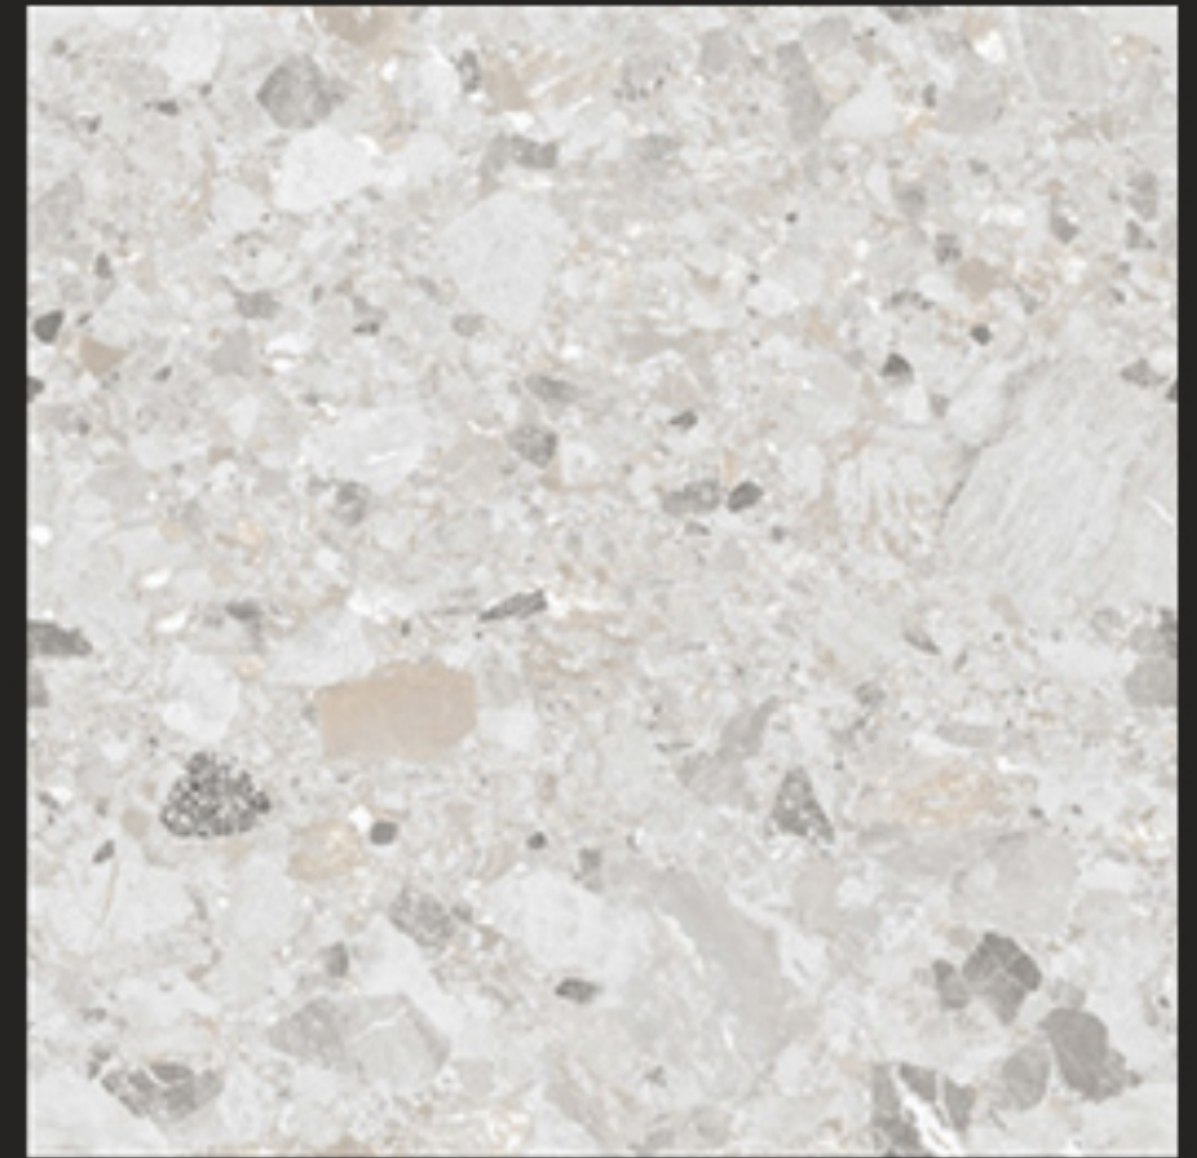

ELANZA
Ceramica

7013

Semi
VITRIFIED
60x60cm Matt Series