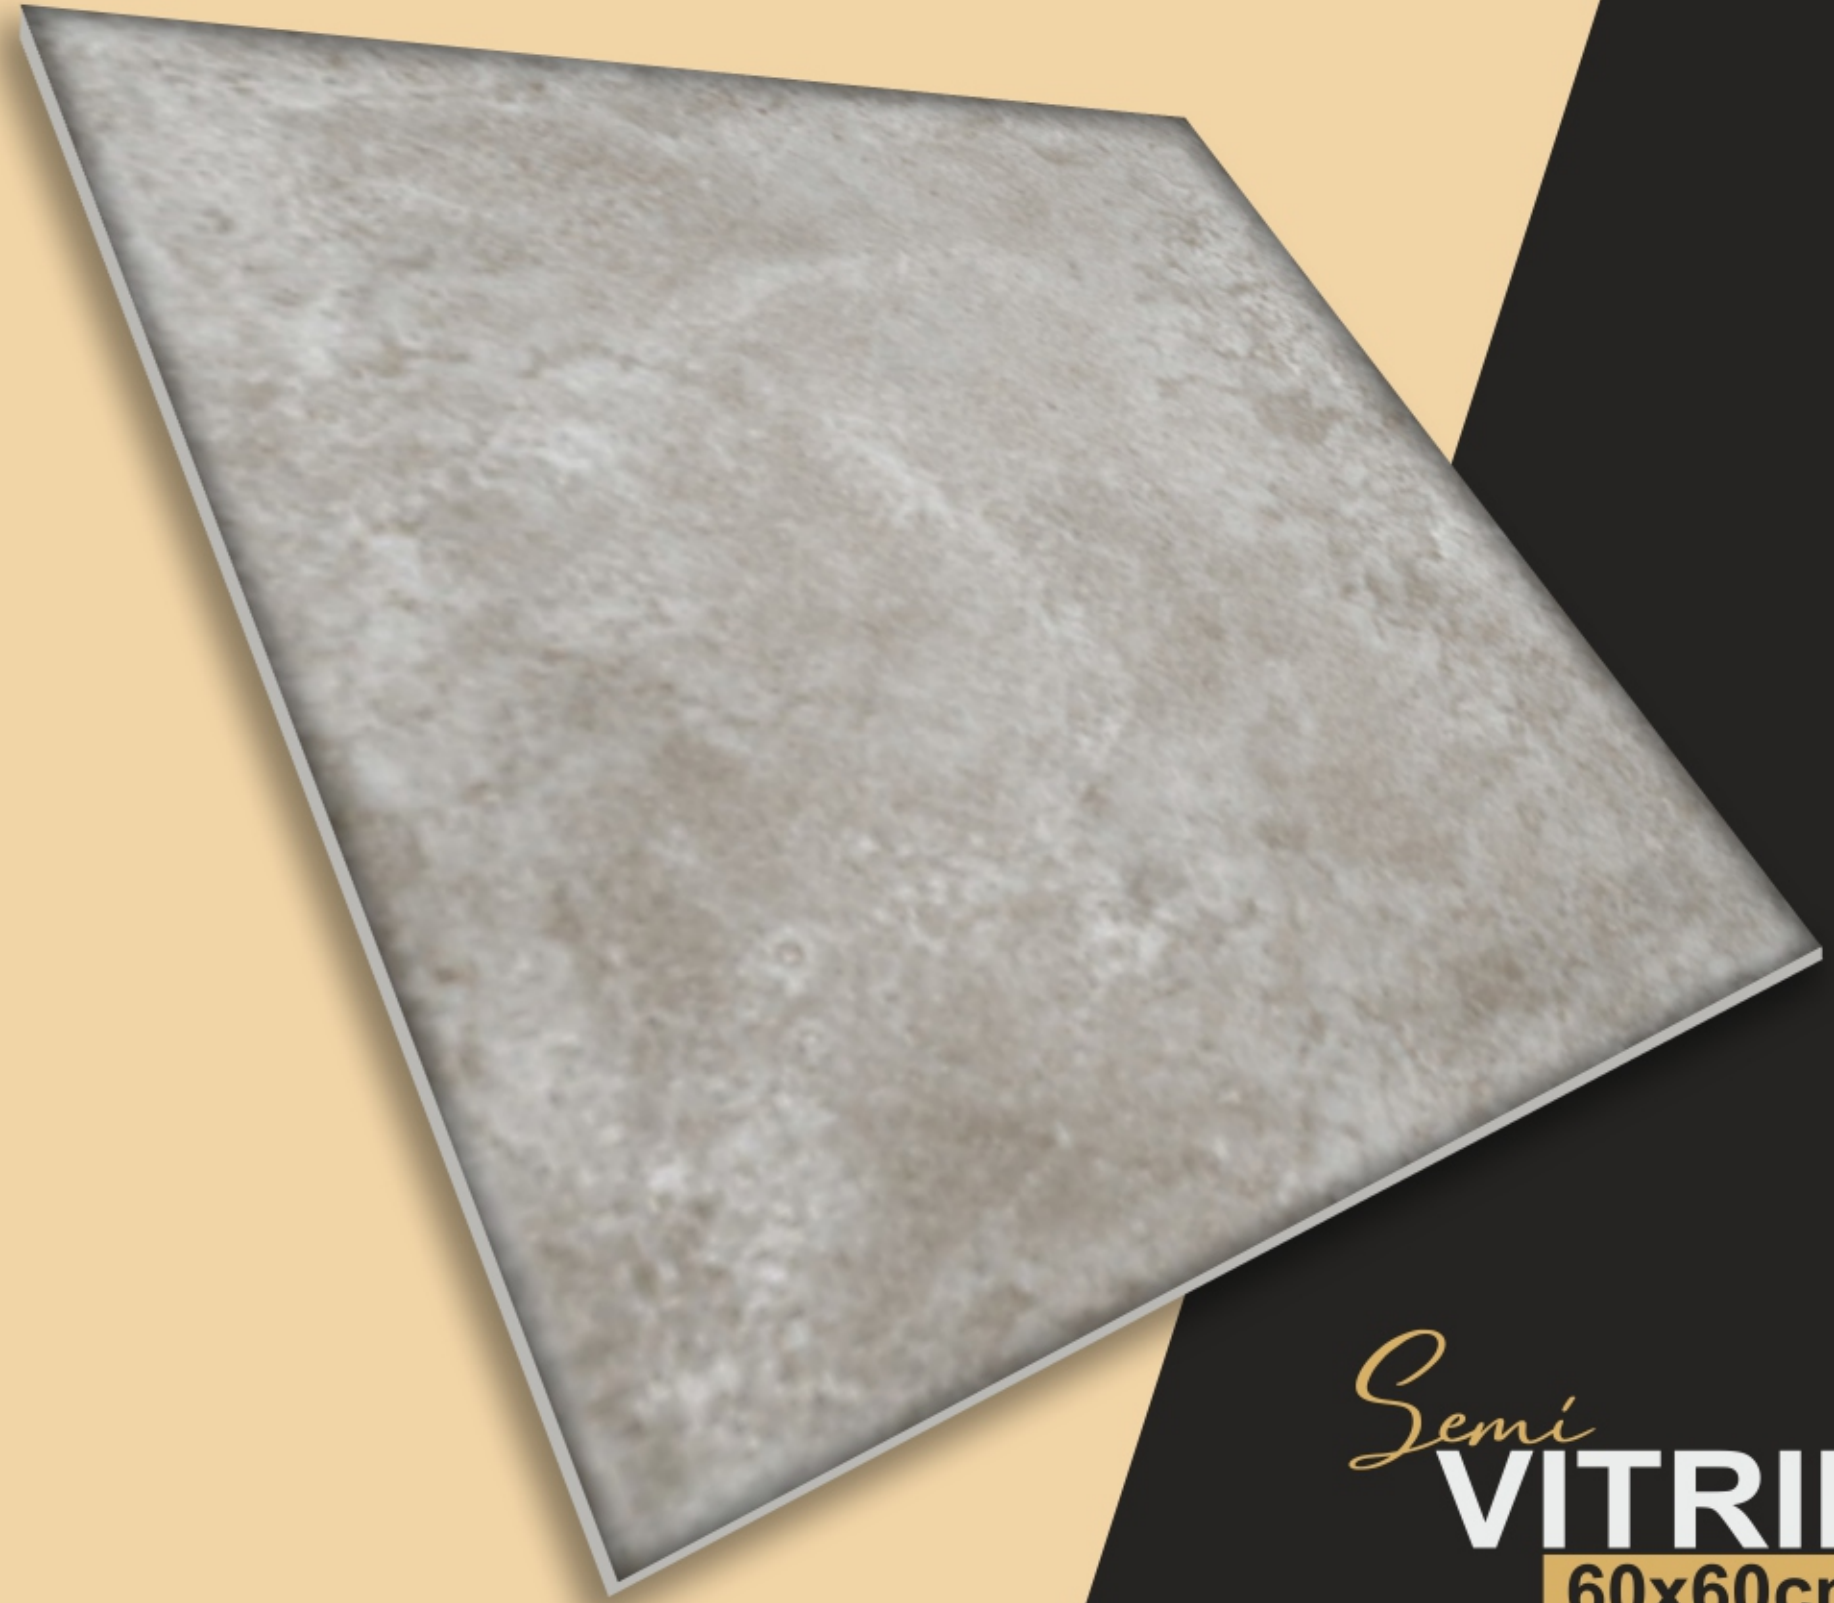

ELANZA
Ceramica

7005

Semi
VITRIFIED
60x60cm Matt Series