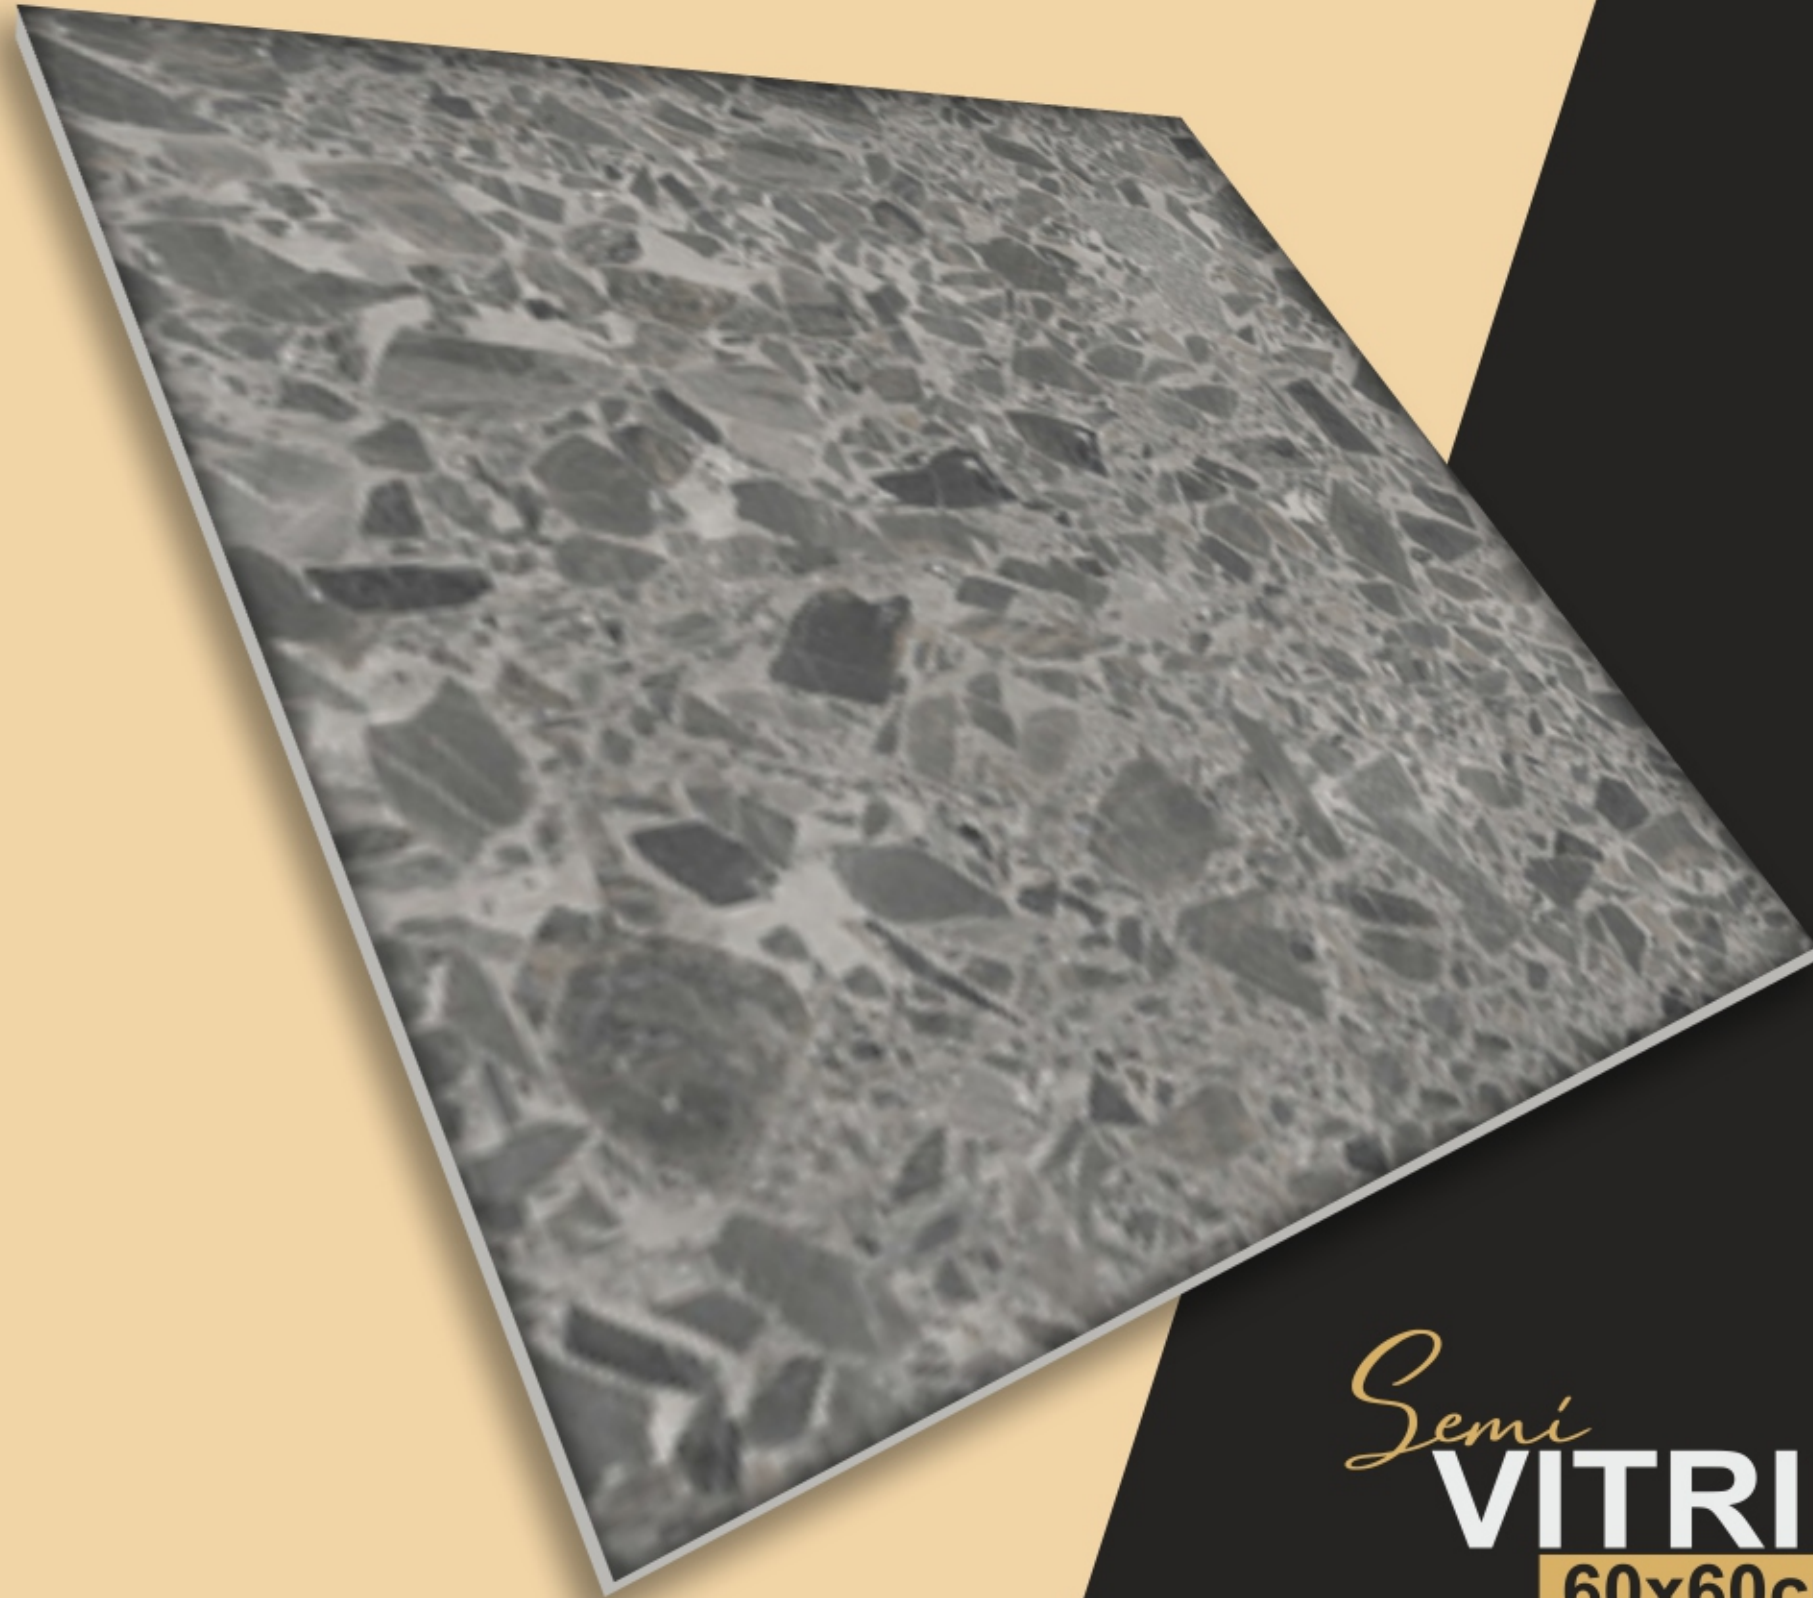

ELANZA
Ceramica

7014

Semi
VITRIFIED
60x60cm Matt Series