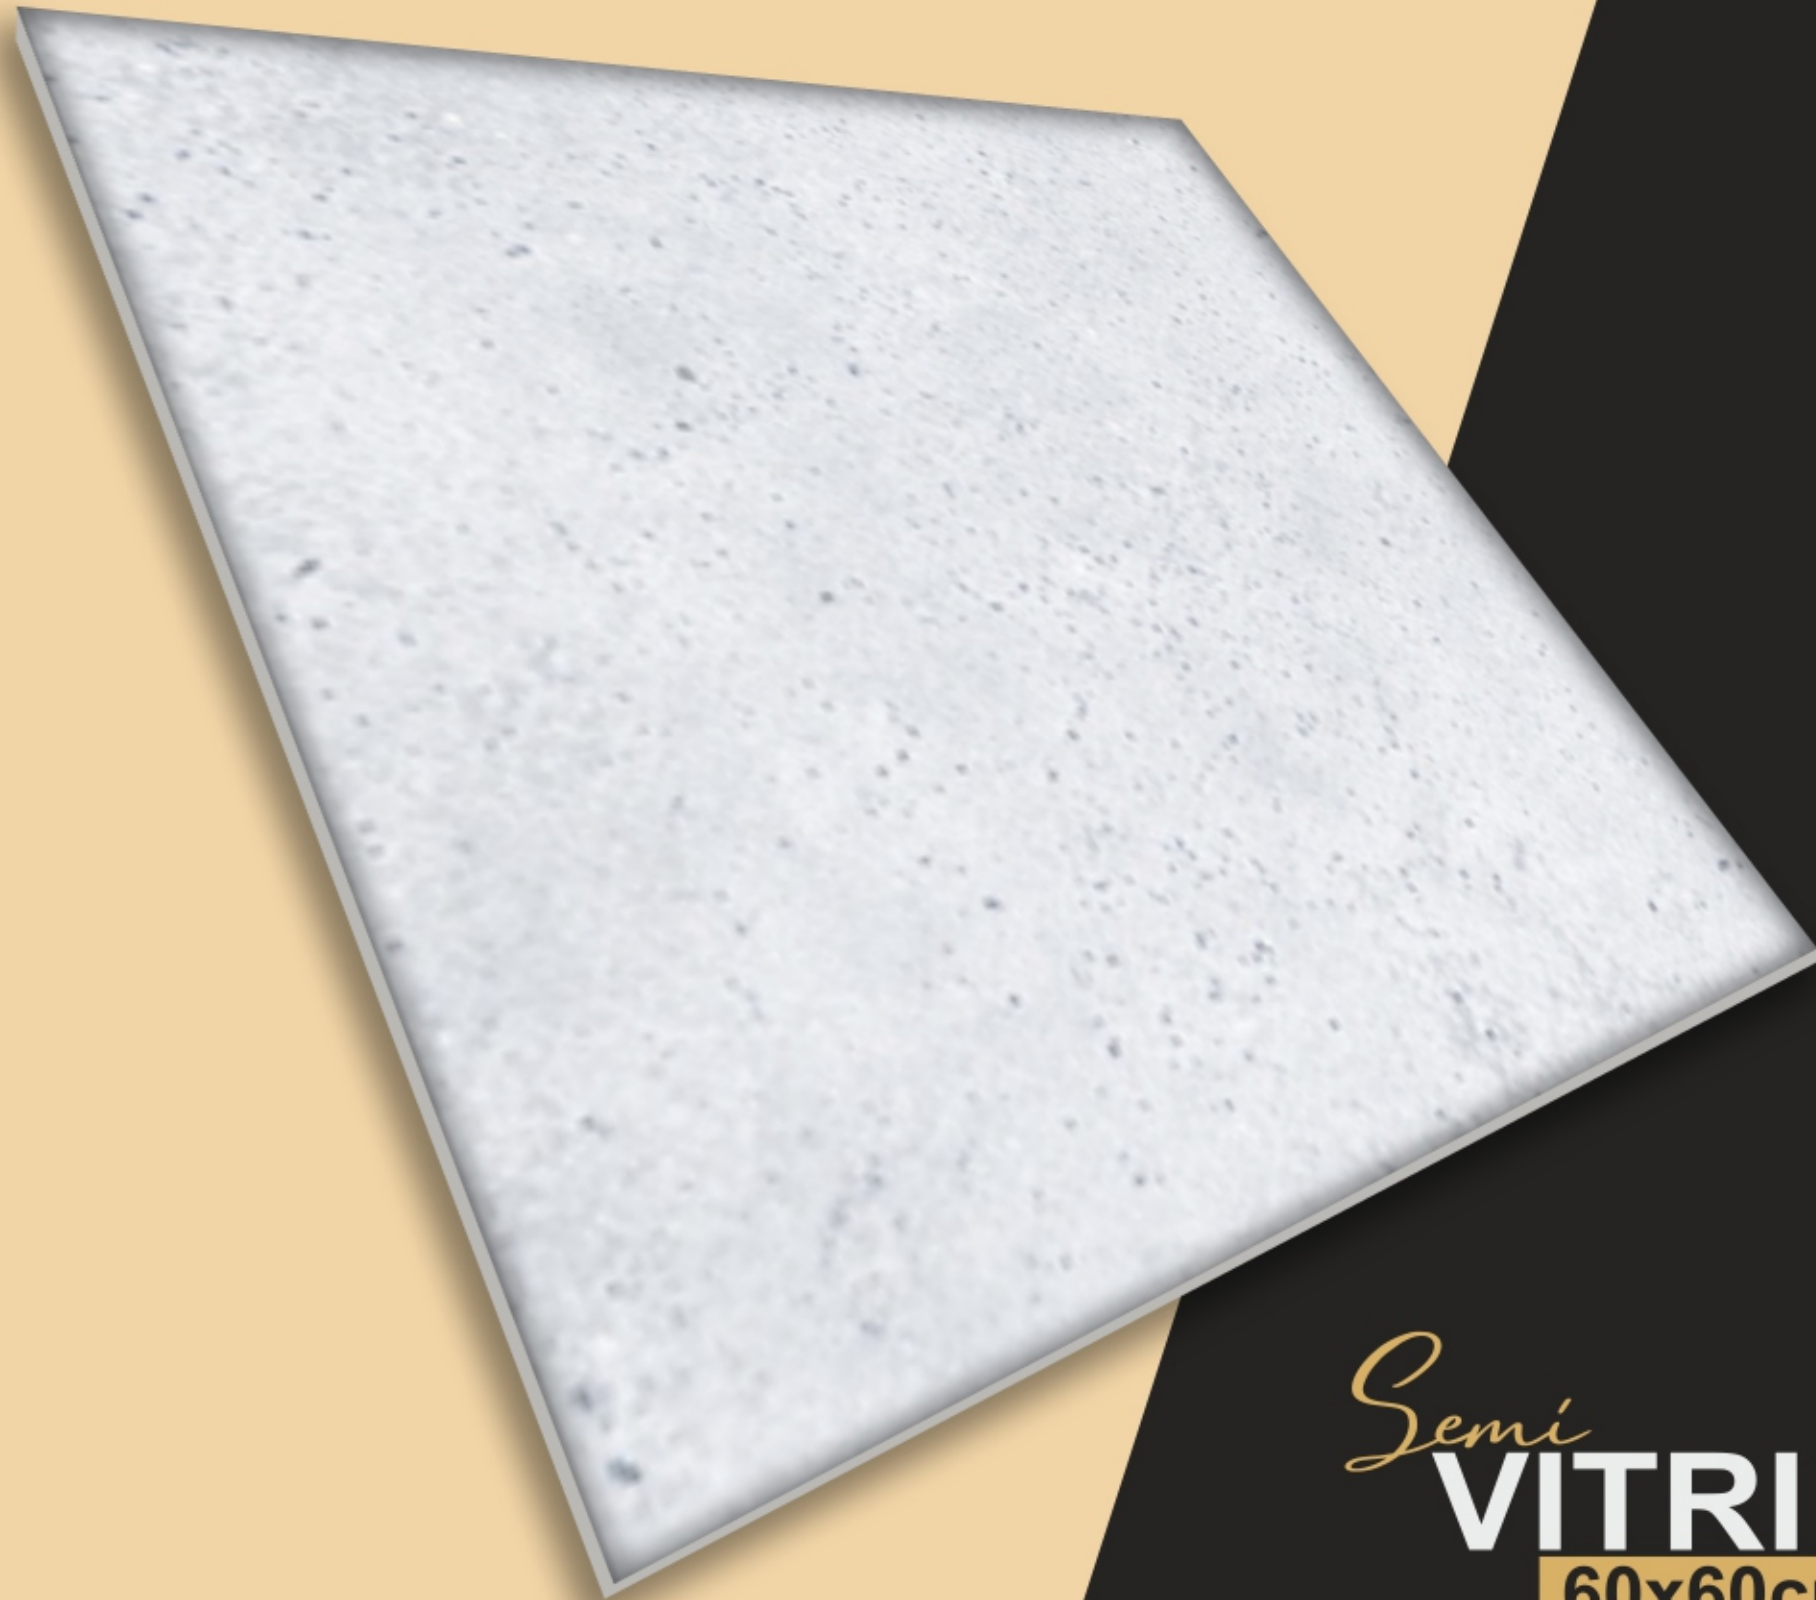

ELANZA
Ceramica

7002

Semi
VITRIFIED
60x60cm Matt Series