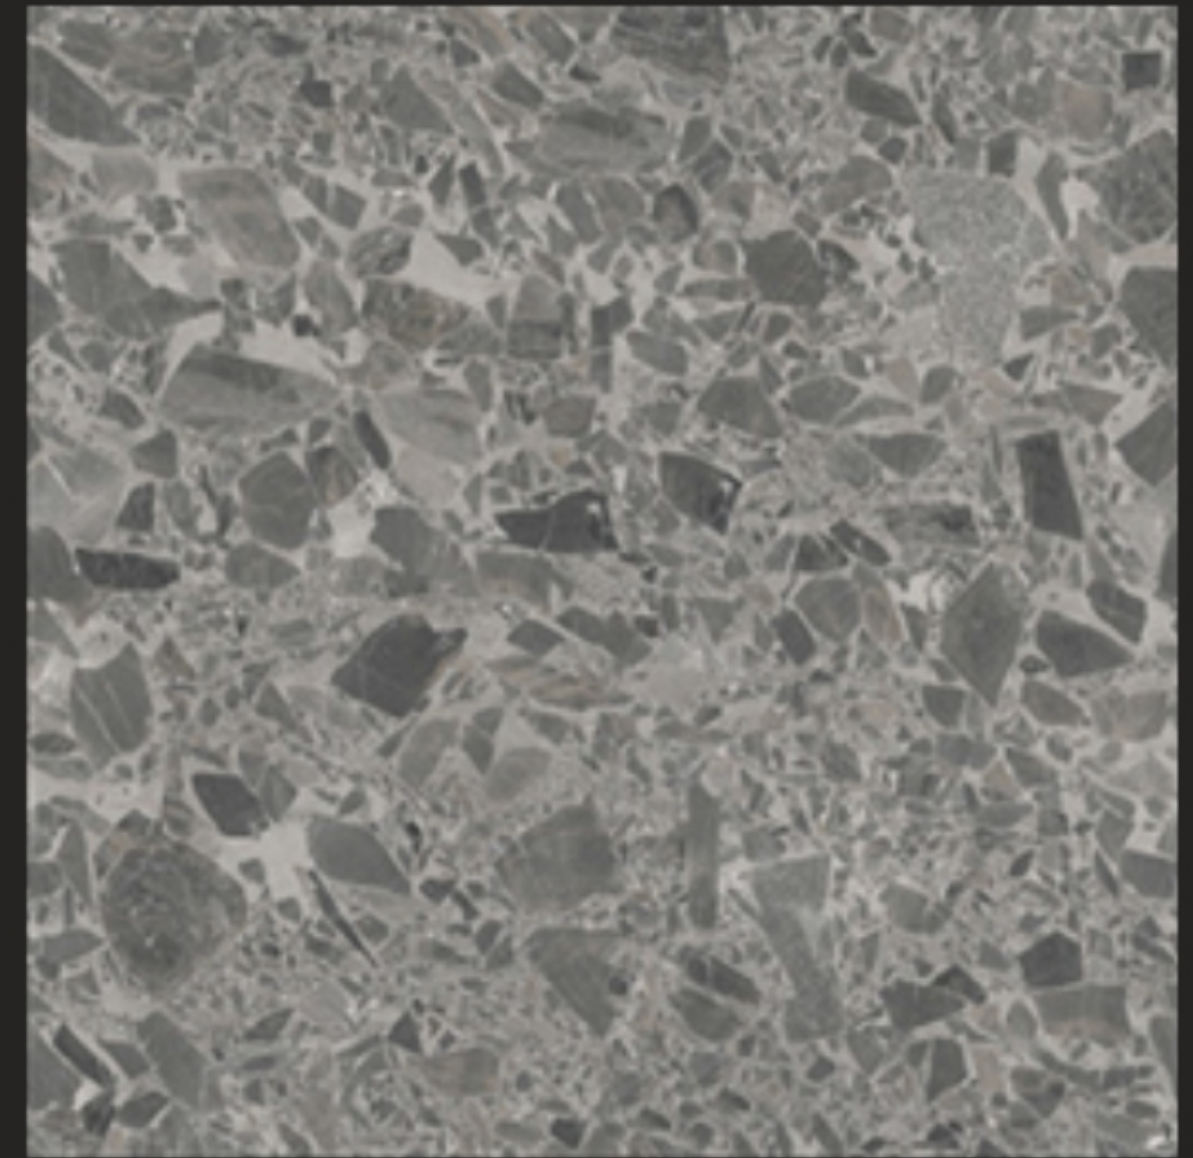

ELANZA
Ceramica

7014

Semi
VITRIFIED
60x60cm Matt Series