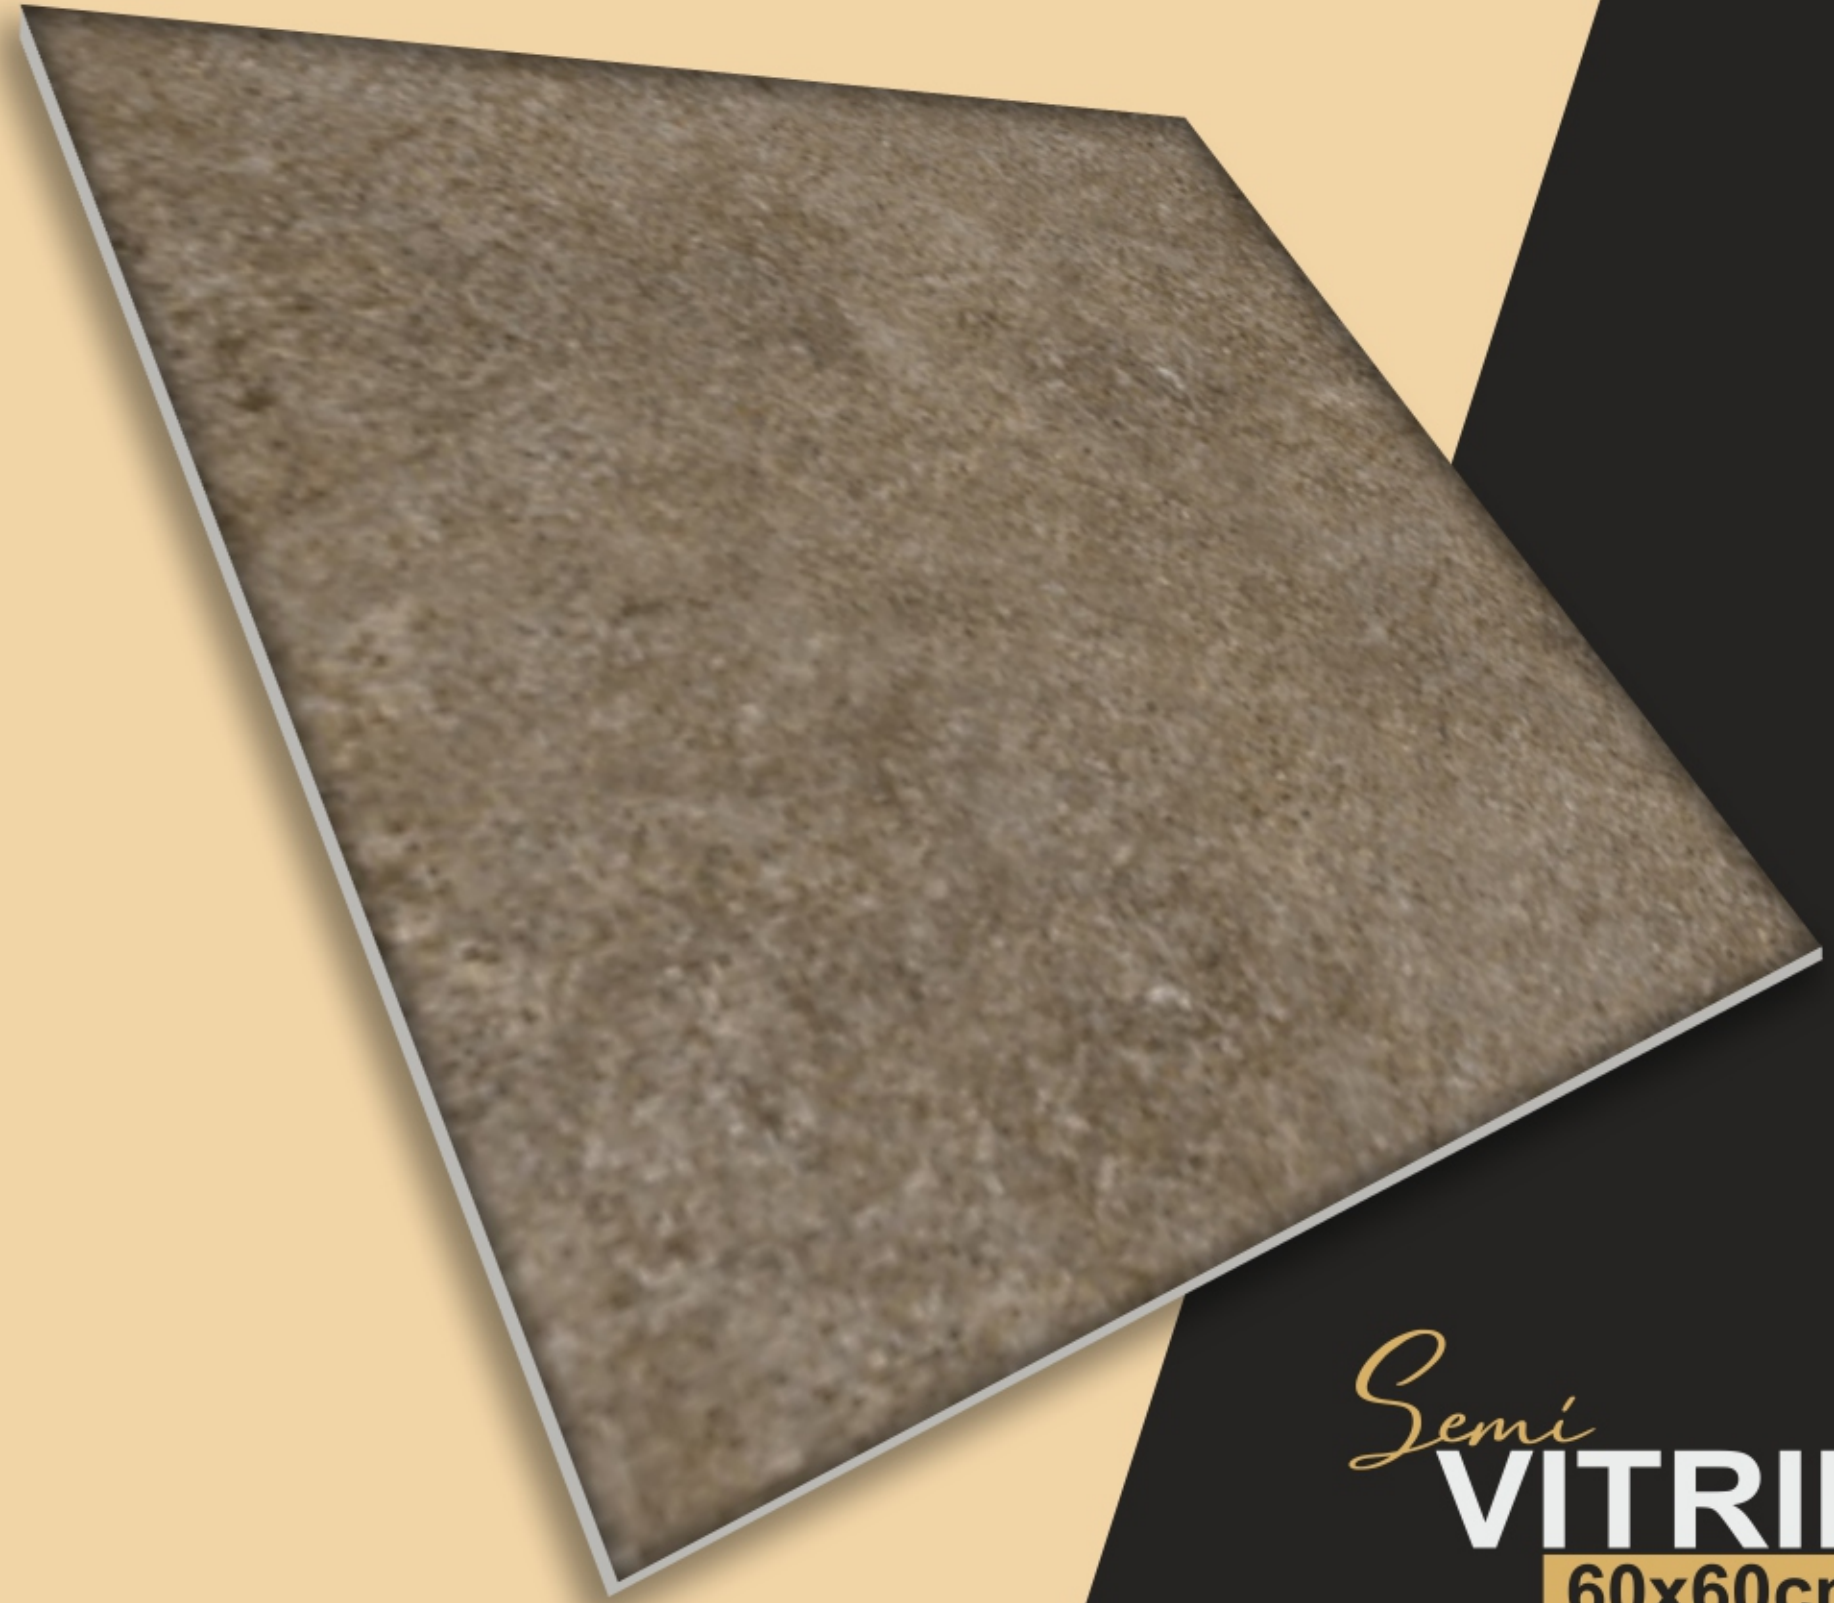

ELANZA
Ceramica

7012

Semi
VITRIFIED
60x60cm Matt Series