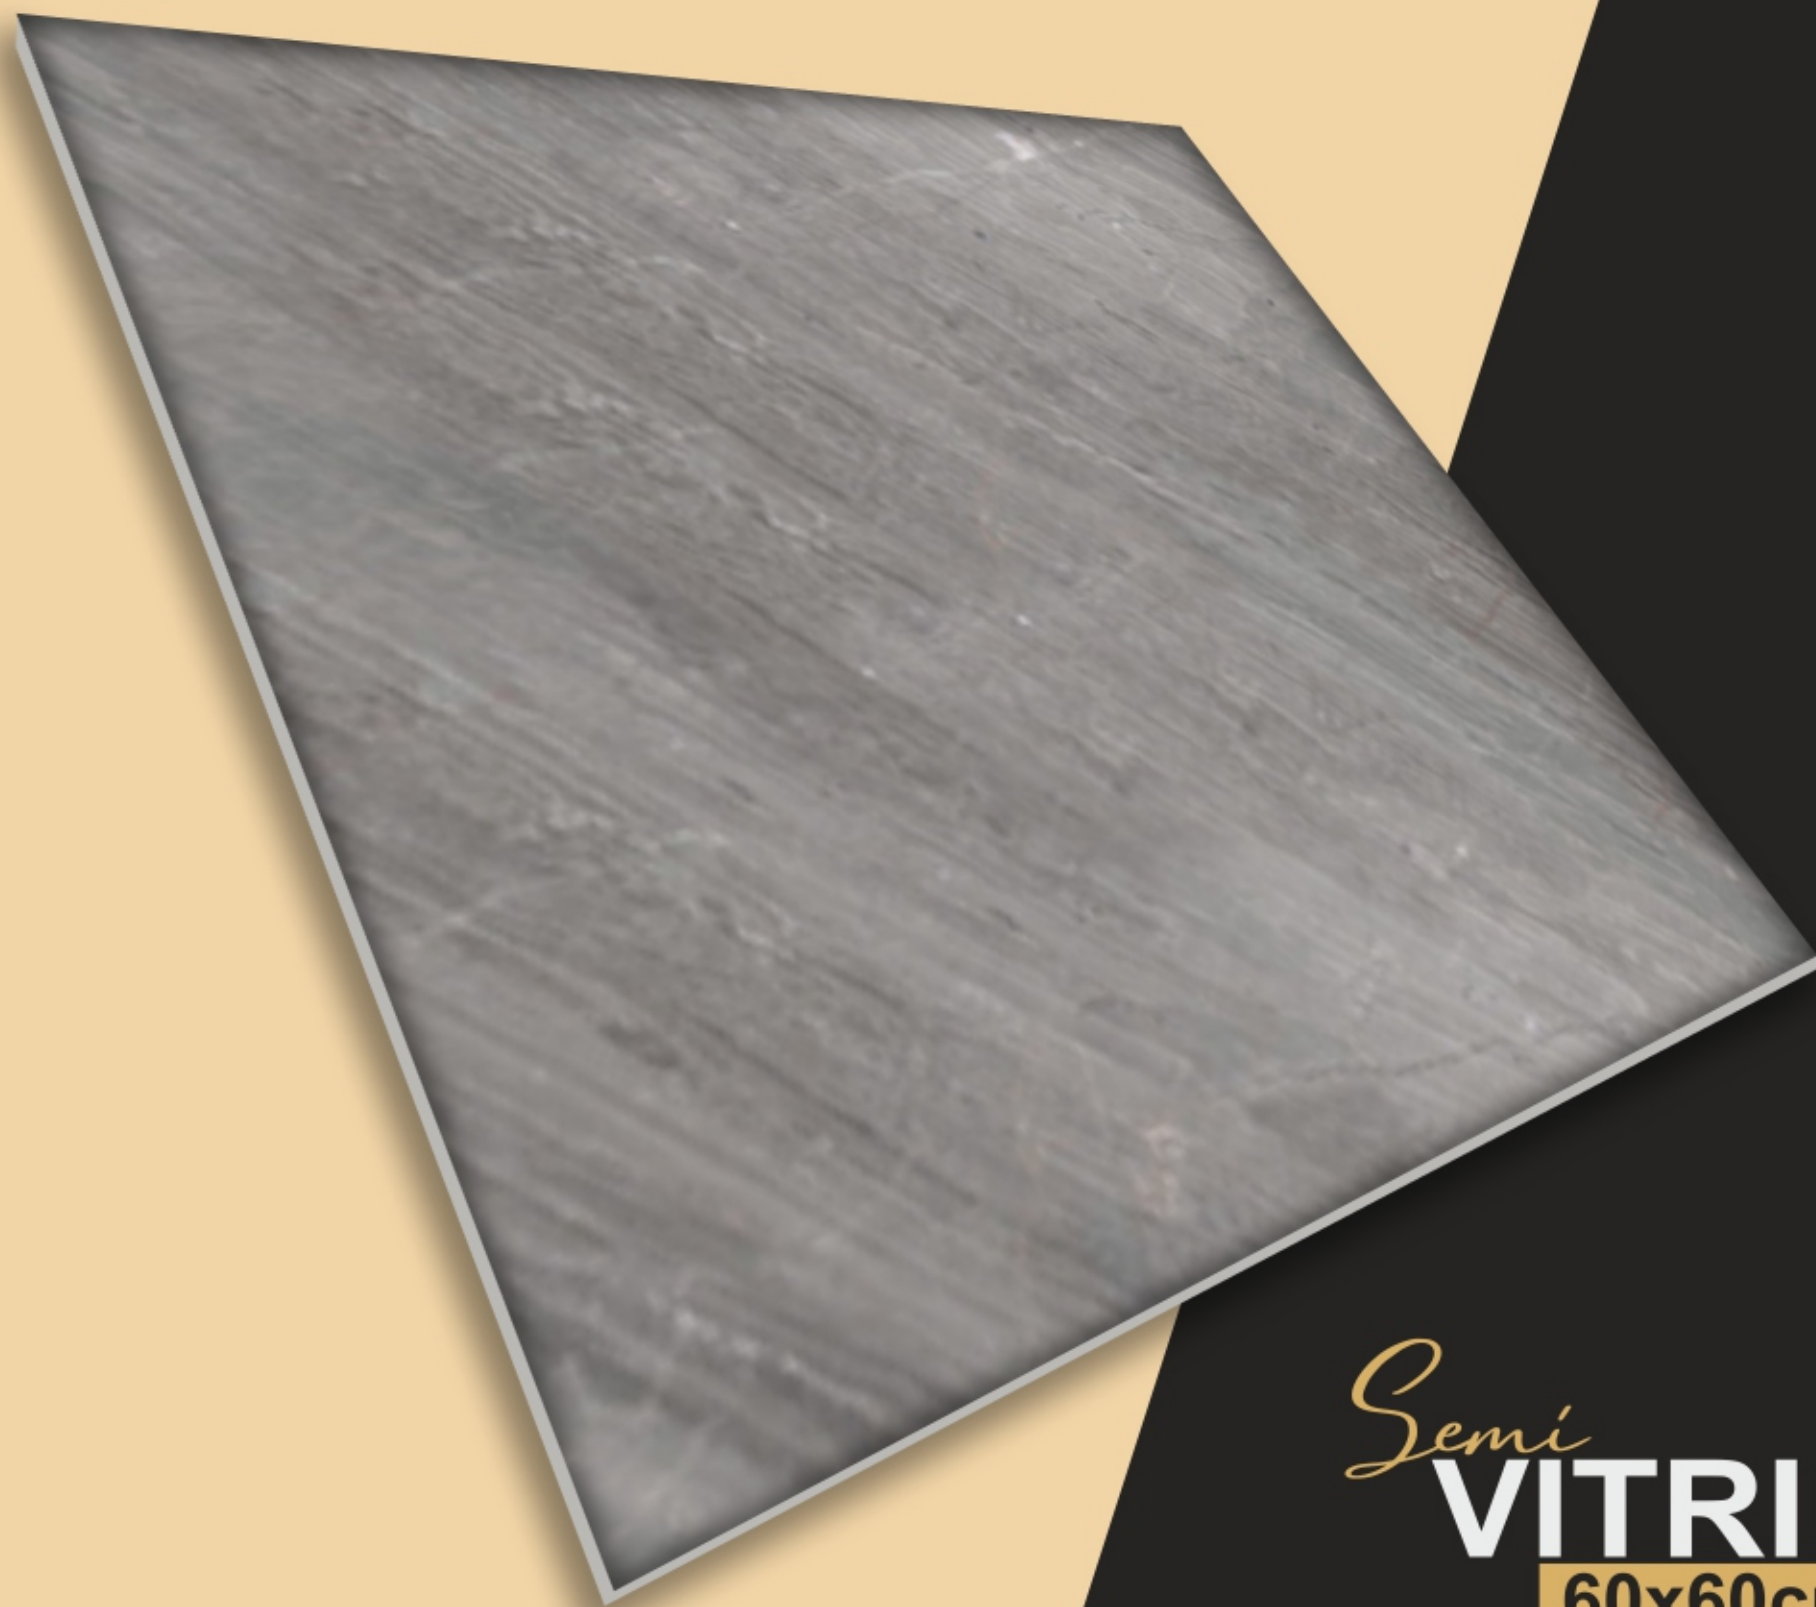

ELANZA
Ceramica

7011

Semi
VITRIFIED
60x60cm Matt Series