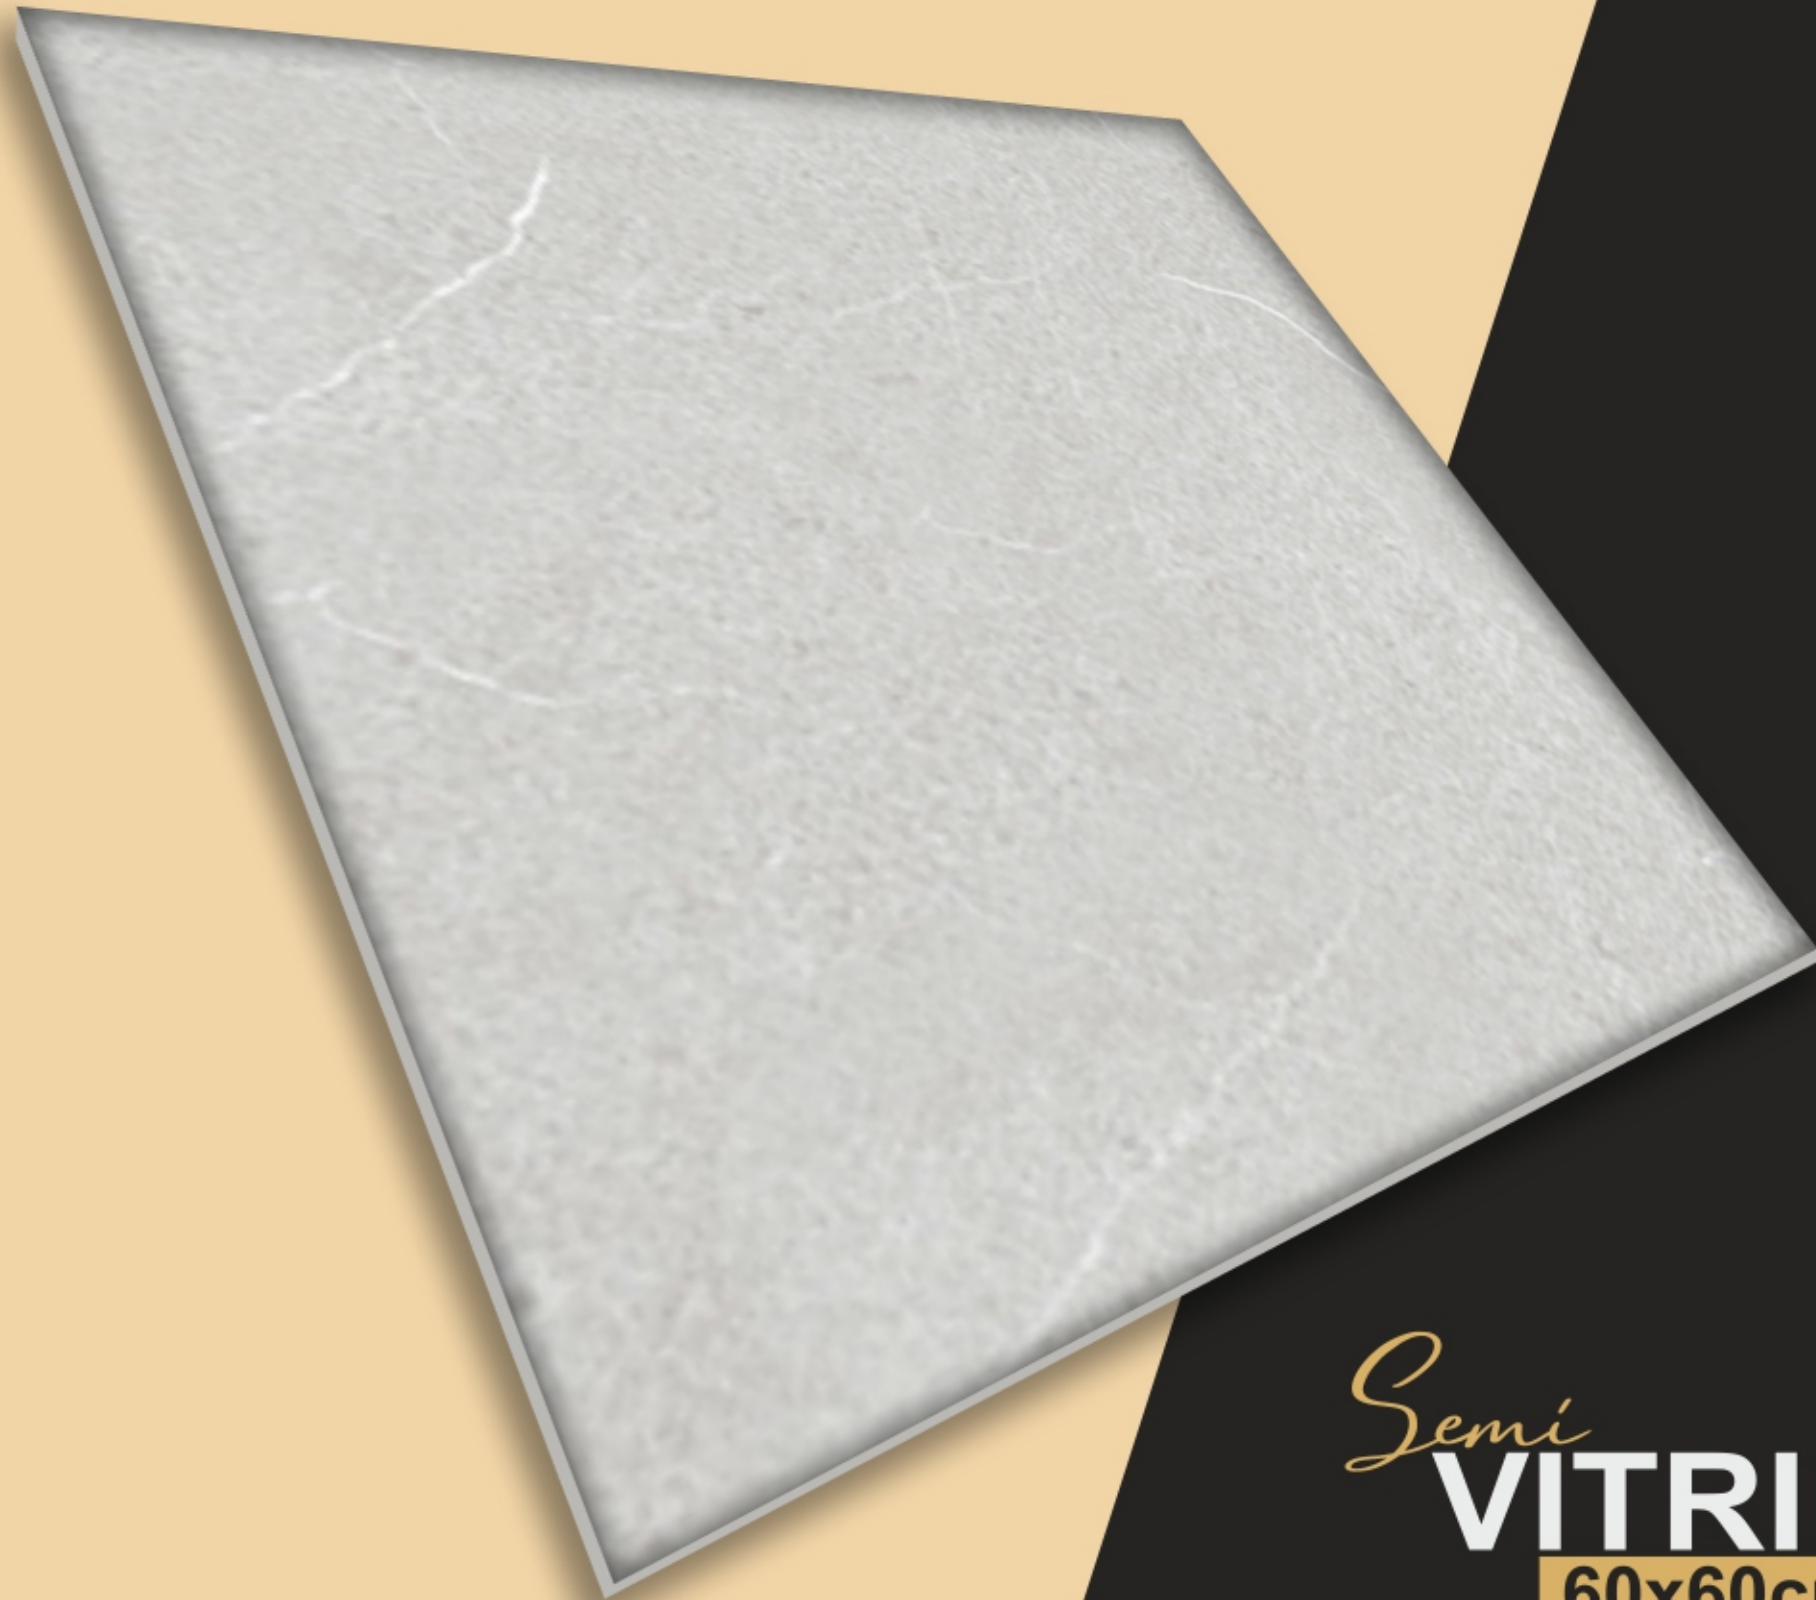

ELANZA
Ceramica

7004

Semi
VITRIFIED
60x60cm Matt Series